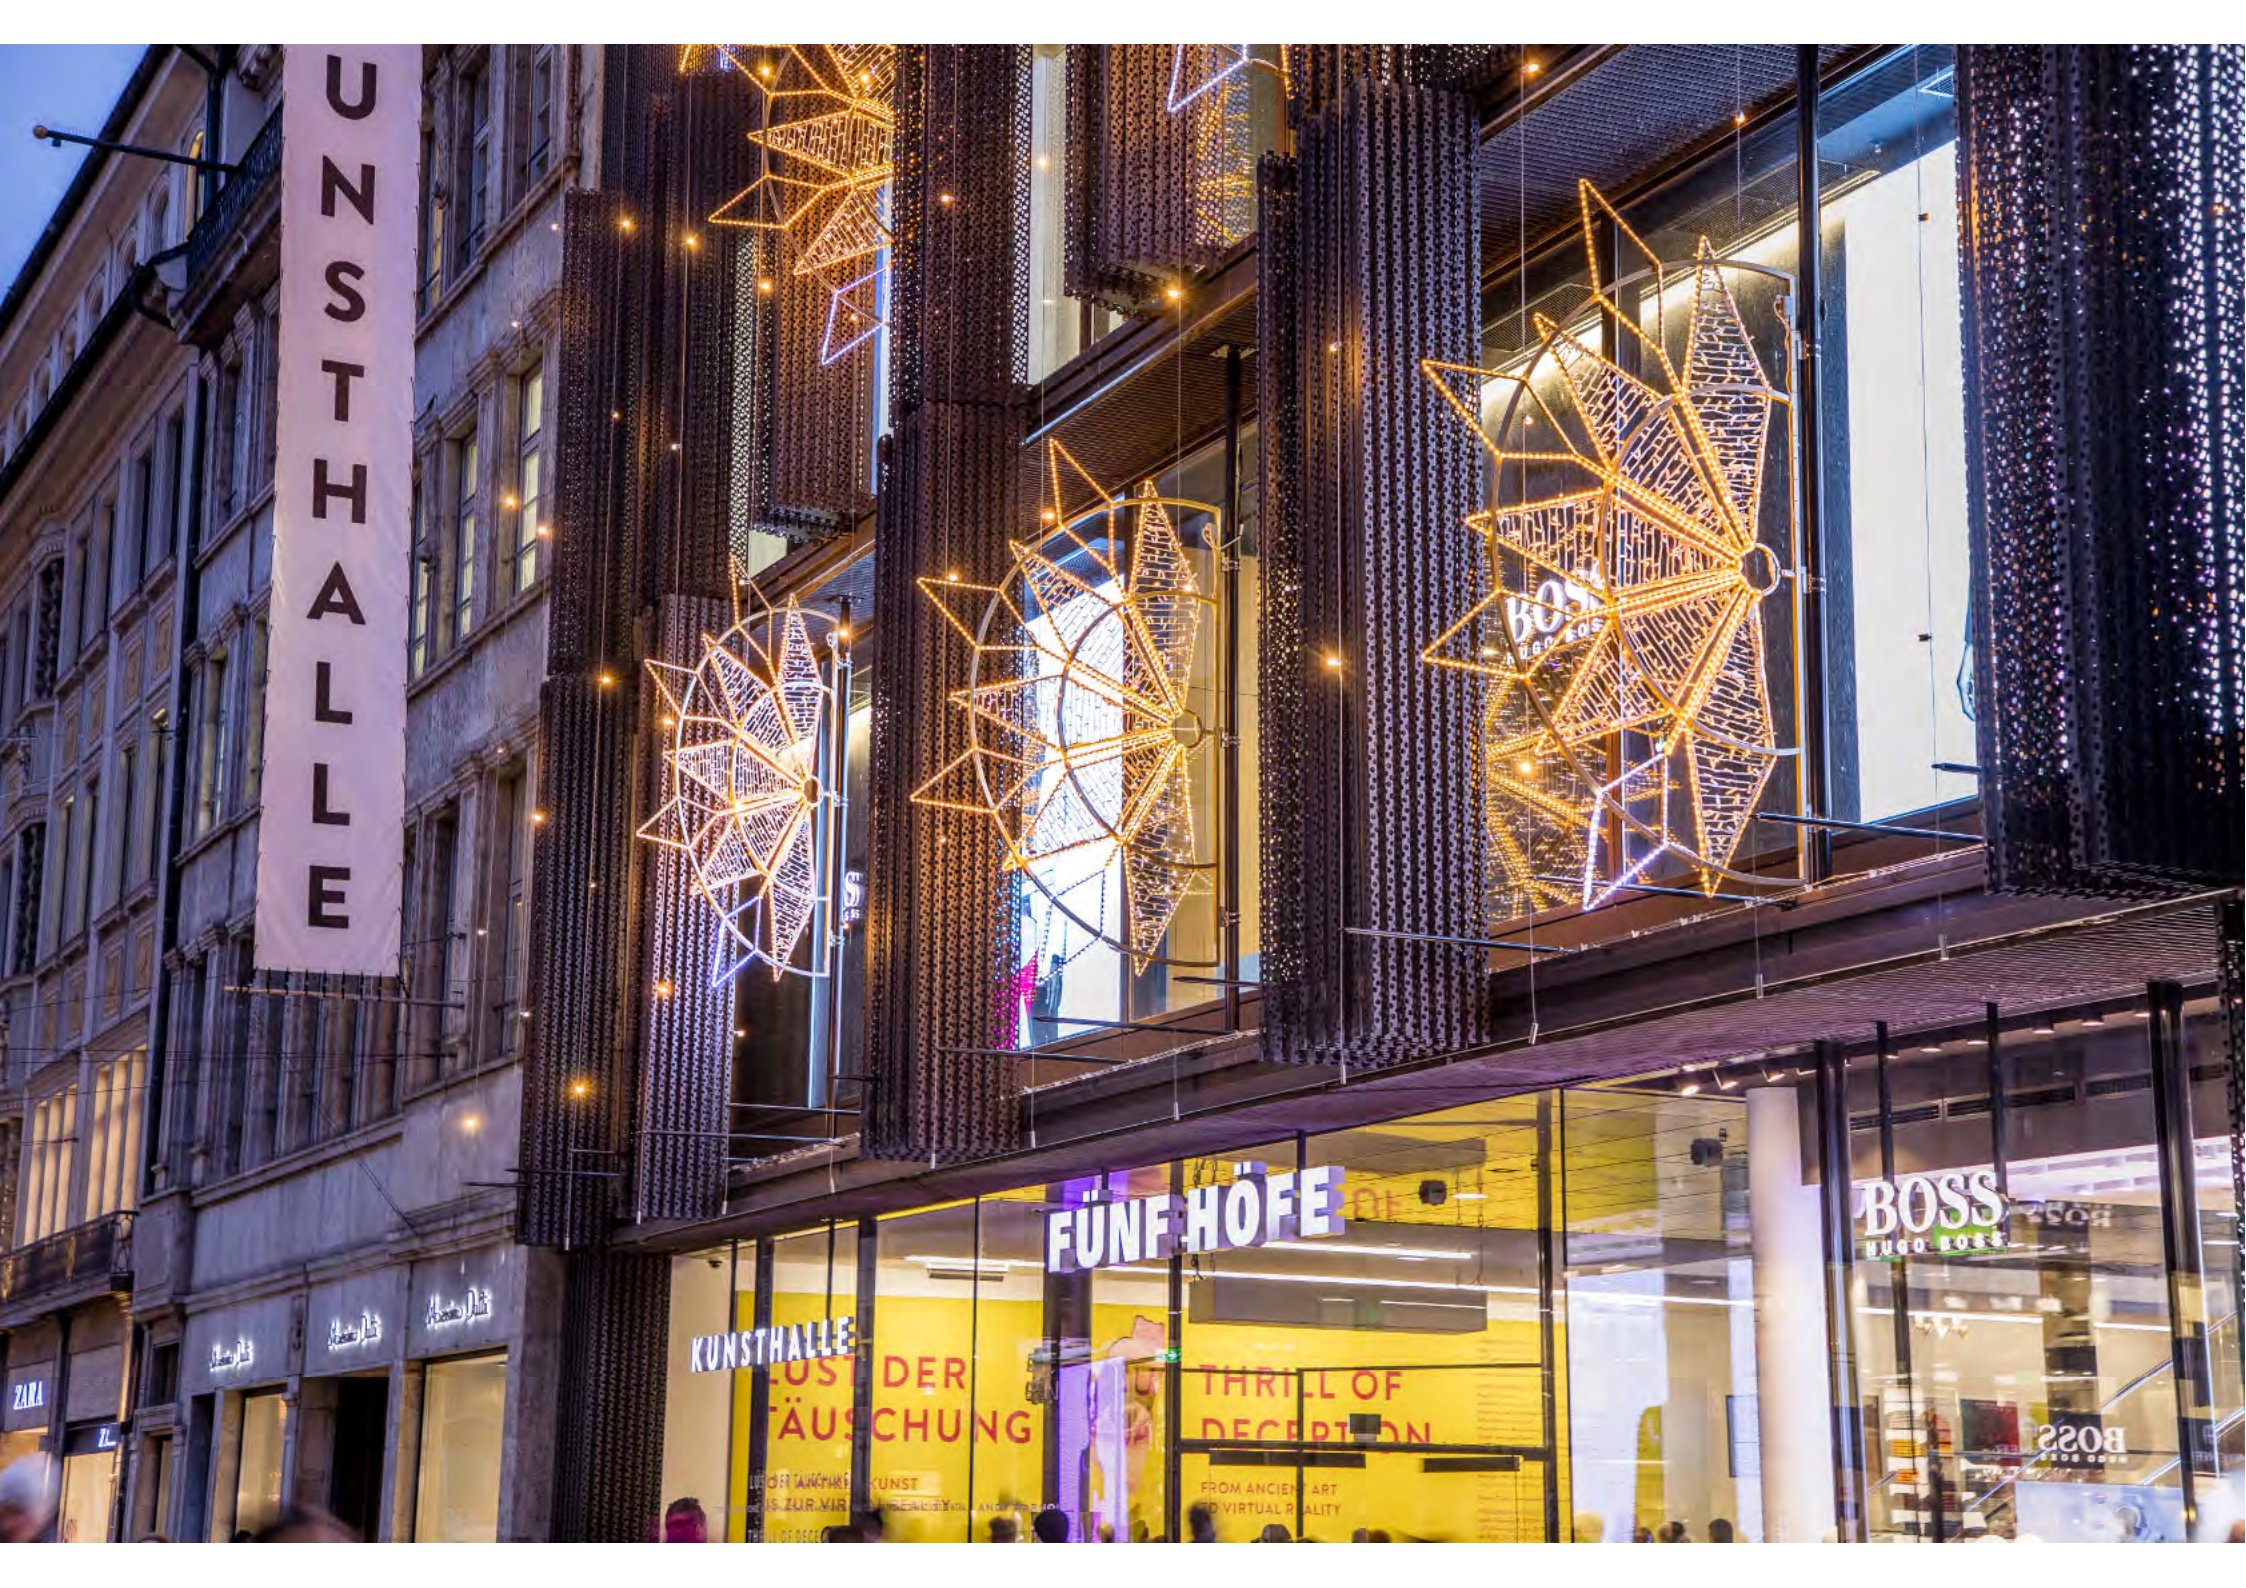

KUNSTHALLE

FÜNF HÖFE

BOSS
HUGO BOSS

KUNSTHALLE

KUNST DER
TÄUSCHUNG

THRILL OF
DECEPTION

WERKSTÄTTE FÜR KUNST
UND MEDIEN
ZUR VIRTUELLEN REALITÄT

FROM ANCIENT ART
TO VIRTUAL REALITY

BOSS
HUGO BOSS